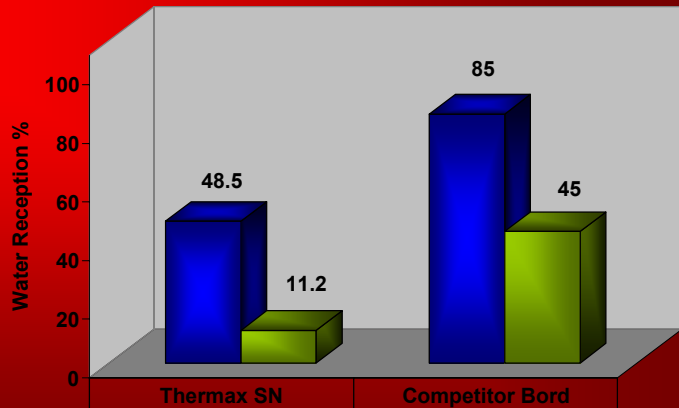

### Water Resistance of Thermax Boards

■ Water Reception [%]	48.5	85
□ Absorbent Height [mm]	11.2	45

### Water Resistance of Thermax Boards

■ Water Reception [%]	87.5	48.5	85
■ Absorbent Height [mm]	52.6	11.2	45

■ Water Reception [%] ■ Absorbent Height [mm]

### Water Resistance of Thermax Boards

■ Water Reception [%]	48.5	85
■ Absorbent Height [mm]	11.2	45

■ Water Reception [%] ■ Absorbent Height [mm]

### Water Resistance of Thermax Boards

■ Water Reception [%]	87.5	48.5	85
□ Absorbent Height [mm]	52.6	11.2	45