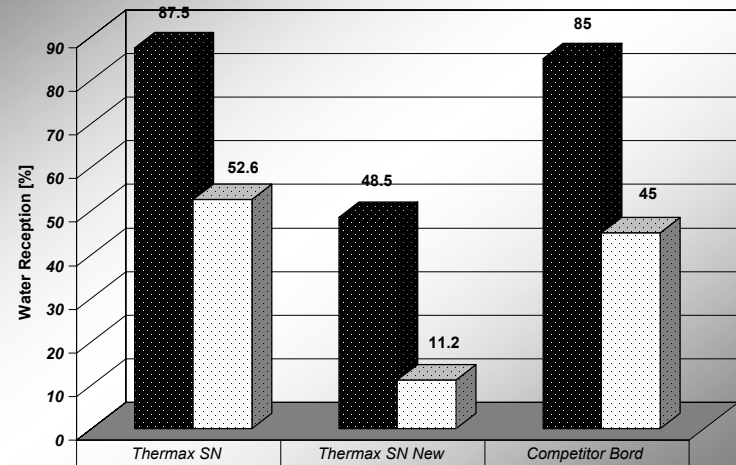

Water Resistance of Thermax Boards

■ Water Reception [%]	87.5	48.5	85
□ Absorbent Height [mm]	52.6	11.2	45