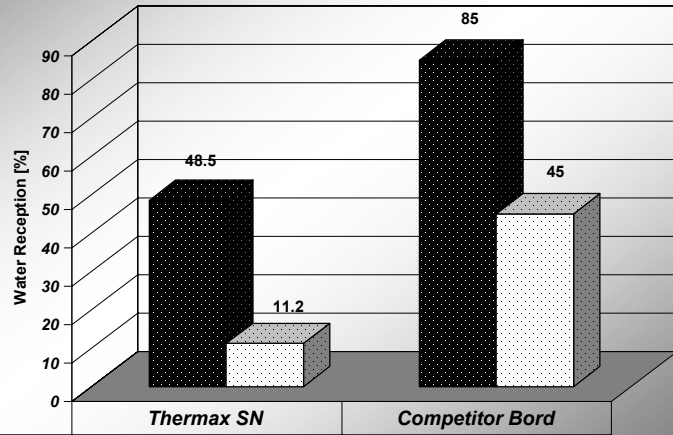

### Water Resistance of Thermax Boards

■ Water Reception [%]	48.5	85
□ Absorbent Height [mm]	11.2	45

### Water Resistance of Thermax Boards

■ Water Reception [%]	87.5	48.5	85
■ Absorbent Height [mm]	52.6	11.2	45

■ Water Reception [%] ■ Absorbent Height [mm]

### Water Resistance of Thermax Boards

■ Water Reception [%]	48.5	85
■ Absorbent Height [mm]	11.2	45

■ Water Reception [%] ■ Absorbent Height [mm]