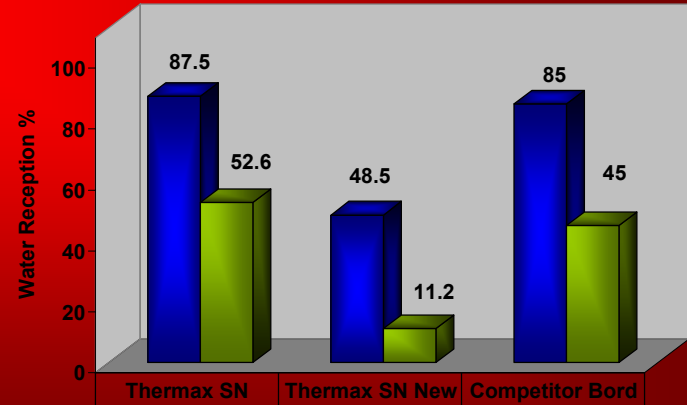

### Water Resistance of Thermax Boards

■ Water Reception [%]	48.5	85
□ Absorbent Height [mm]	11.2	45

### Water Resistance of Thermax Boards

■ Water Reception [%]	87.5	48.5	85
■ Absorbent Height [mm]	52.6	11.2	45

■ Water Reception [%] ■ Absorbent Height [mm]

### Water Resistance of Thermax Boards

■ Water Reception [%]	48.5	85
■ Absorbent Height [mm]	11.2	45

■ Water Reception [%] ■ Absorbent Height [mm]